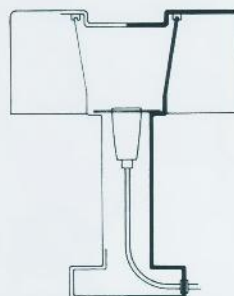

36 35 31	36 34 81	havgrøn/opal - green/opal
36 35 49	36 34 99	opalhvid - opal
36 35 23	36 34 73	orange/opal - orange/opal
Parasol	Bowler	
m/ opalhvid underdel	m/ opalhvid underdel	
340 mm	200 mm	
w/ opal lowerpart	w/ opal lowerpart	
13 3/4 inch	8 inch	

ROLINO

DESIGN: MICHAEL BANG

HOLME  
GAARD  
OF COPENHAGEN

BY APPOINTMENT TO  
THE ROYAL DANISH COURT

ROLINO

DESIGN: MICHAEL BANG

HOLME  
GAARD  
OF COPENHAGEN

BY APPOINTMENT TO  
THE ROYAL DANISH COURT

36 47 03	36 47 94	36 48 85	36 47 03	36 47 94	36 48 85	fod/base opal/vid/opal
36 47 11	36 48 02	36 48 93	36 47 52	36 48 44	36 49 35	skærm/shade brun opal/brown opal
36 47 29	36 48 10	36 49 01	36 47 60	36 48 51	36 49 43	- - grøn opal/green opal
36 47 37	36 48 28	36 49 19	36 47 78	36 48 69	36 49 50	- - gul opal/yellow opal
36 47 45	36 48 36	36 49 27	36 47 86	36 48 77	36 49 68	- - orangerød opal/ orange opal
mini, bred	midi, bred	maxi, bred	mini, smal	midi, smal	maxi, smal	
220 mm	280 mm	375 mm	220 mm	280 mm	375 mm	
8 <sup>3</sup> / <sub>4</sub> inch	11 <sup>1</sup> / <sub>4</sub> inch	15 inch	8 <sup>3</sup> / <sub>4</sub> inch	11 <sup>1</sup> / <sub>4</sub> inch	15 inch	