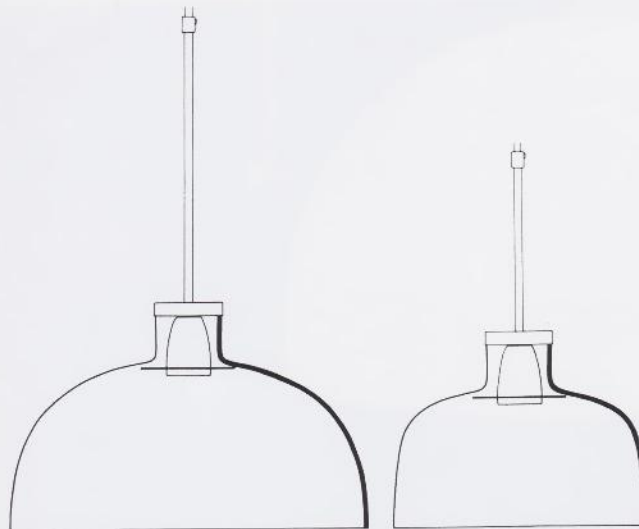

540 mm / 21<sup>3</sup>/<sub>4</sub> inch 480 mm / 19<sup>1</sup>/<sub>4</sub> inch 400 mm / 16 inch

Forhandler/Dealer/Händler/Agent

MOON  
DESIGN: MICHAEL BANG

  
**HOLME  
GAARD**  
OF COPENHAGEN  
BY APPOINTMENT TO  
THE ROYAL DANISH COURT

**MOON**  
DESIGN: MICHAEL BANG

  
**HOLME  
GAARD**  
OF COPENHAGEN  
BY APPOINTMENT TO  
THE ROYAL DANISH COURT

36 44 63  
36 44 89  
36 44 55  
36 44 71  
36 44 97  
Moon, stor  
diam. 350 mm  
Moon, big  
diam. 14 inch