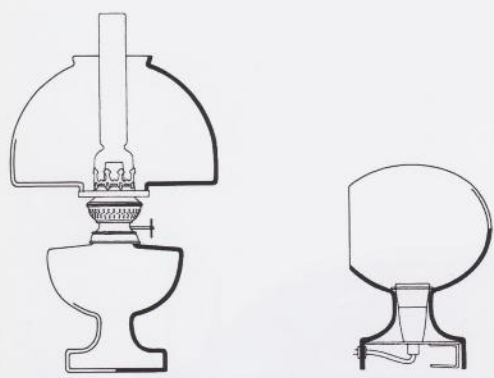

**MOON**  
DESIGN: MICHAEL BANG

  
**HOLME  
GAARD**  
OF COPENHAGEN  
BY APPOINTMENT TO  
THE ROYAL DANISH COURT

36 44 63  
36 44 89  
36 44 55  
36 44 71  
36 44 97  
Moon, stor  
diam. 350 mm  
Moon, big  
diam. 14 inch

36 45 13 gul opal/yellow opal  
36 45 39 havgrøn opal/green opal  
36 45 05 opalhvid/opal  
36 45 21 orange opal/orange opal  
36 45 47 sort opal/black opal  
Moon, lille  
diam. 250 mm  
Moon, small  
diam. 10 inch

LAMPER  
LAMPS . DESIGN: MICHAEL BANG

**HOLME  
GAARD**  
OF COPENHAGEN  
BY APPOINTMENT TO  
THE ROYAL DANISH COURT

LAMPER  KASTRUP-HOLMEGAARD GLAS  
LAMPS  DESIGN: MICHAEL BANG

36 33 82	36 33 33	36 34 32	havgrøn/opal - green/opal
36 33 90	36 33 41	36 34 40	opalhvid - opal
36 33 74	36 33 25	36 34 24	orange/opal - orange/opal
Victoria, el	Victoria, petrol	Astronaut	
m/ opalhvid kuppel	m/ opalhvid kuppel		
360 mm	360 mm	205 mm	
w/ opal shade	w/ opal shade		
14 1/2 inch	14 1/2 inch	8 1/4 inch	